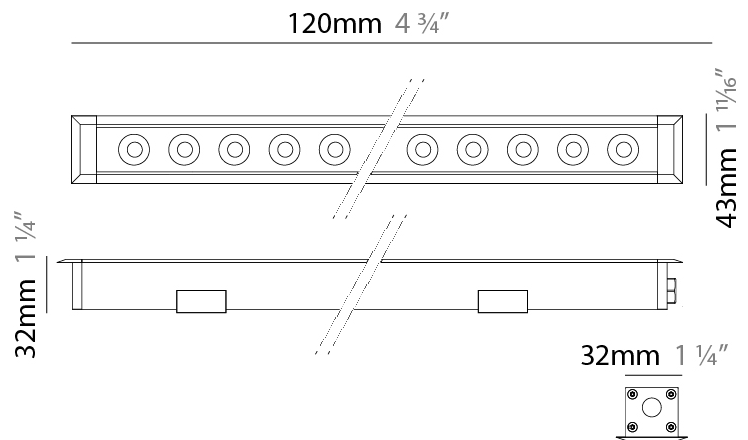

RATINGS AND CERTIFICATIONS

Certified By: Certified for North American Standards
IP rating: IP67
IK Rating: IK07
Bug Rating: B0 U3 G0