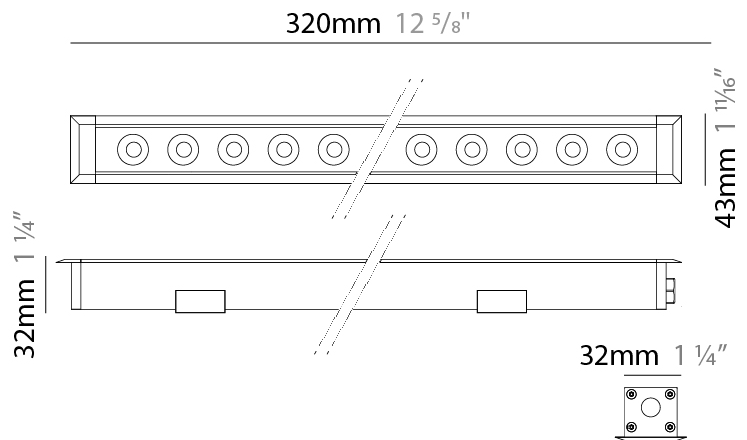

GENERAL

Series: Mini Corniche
Brand: Platek
Division: Exterior
Mounting Type: Recessed
Mounting Location: In-Ground
Subcategory: Walk Over

PHYSICAL

Shape: Rectangle
Length (mm): 320
Length (in): 12 ⁵/₈
Width (mm): 43
Width (in): 1 ⁵/₈
Height (mm): 32
Height (in): 1 ¹/₄
Light Distribution: Uplight
Diffuser: Clear tempered glass
Gasket: Gore-Tex valve to prevent condensation
Fixture Finish: [BLK](#) / [WHI](#) / [GRY](#) / [COR](#) / [ANT](#) / [BRZ](#)
Fixture Material: Extruded Aluminum

ELECTRICAL

Lamp Type: LED
Input Wattage (W): 10.7 / 6 (Dif) / 6.5 (Asy)
Total Output Wattage (W): 9.5 / 5.5 (Dif) / 6 (Asy)
Driver Included: No
Driver Location: Remote
Driver Type: Constant Voltage - Universal
Driver Class: Class 2
Input Voltage (V): 120 - 277
Output Voltage (V): 24
Upon Request: (Not included - see components [IP65 or higher enclosure to be supplied by others]) 0-10Vdc dimming / Phase dimming / Non-dimming 120/277Vac

LED

Color Temperature (°K): [3000](#) / [4000](#)
Max. Delivered Lumen (lm): 750 / 780
Nominal Lumen (lm): 1260 / 1305
CRI: >80 CRI
Lamp Life (hrs): 60000

OPTICAL

Optic°: [13](#) / [26](#) / [40](#) / [ASY](#) / [DIF](#) / [ELL](#)

RATINGS AND CERTIFICATIONS

Certified By: Certified for North American Standards
IP rating: IP67
IK Rating: IK07
Bug Rating: B0 U4 G0

PROJECT
TYPE
SPECIFIER
QUANTITY
DATE