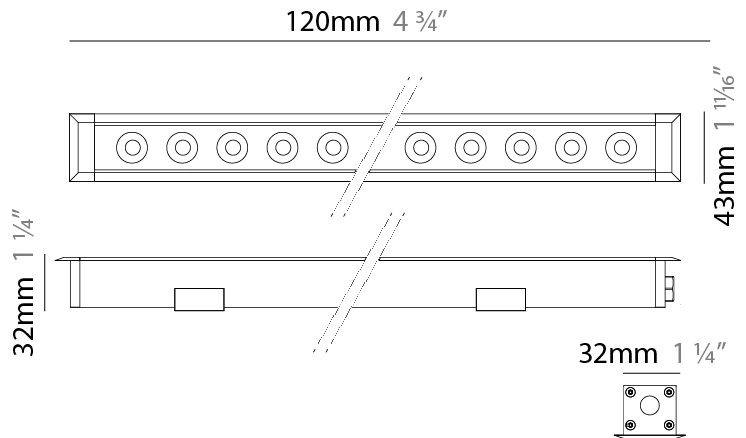

RATINGS AND CERTIFICATIONS

Certified By: [Certified for North American Standards](#)
IP rating: [IP67](#)
IK Rating: [IK07](#)
Bug Rating: [B1 U0 G0](#)