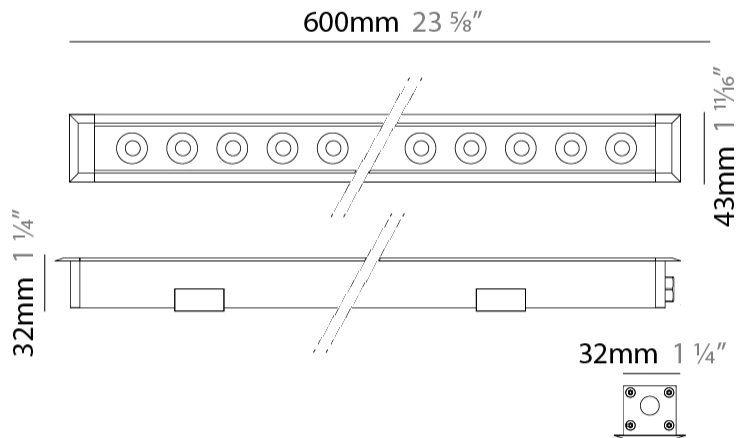

GENERAL

Series: Mini Corniche
Brand: Platek
Division: Exterior
Mounting Type: Recessed
Mounting Location: In-Ground
Subcategory: Walk Over

PHYSICAL

Shape: Rectangle
Length (mm): 620
Length (in): 24 ⁷/₁₆
Width (mm): 43
Width (in): 1 ¹¹/₁₆
Depth (mm): 32
Depth (in): 1 ¹/₄
Light Distribution: Uplight
Diffuser: Tempered Glass - 5mm / 3/16" thick
Gasket: Gore-Tex valve to prevent condensation
Fixture Finish: BLK / WHI / GRY / COR / ANT / BRZ
Fixture Material: Extruded Aluminum

ELECTRICAL

Lamp Type: LED
Input Wattage (W): 21 / 11.5 (Dif) / 12.5 (Asy)
Total Output Wattage (W): 18.5 / 10.5 (Dif) / 11 (Asy)
Driver Included: No
Driver Location: Remote
Driver Type: Constant Voltage - 120 / 277Vac
Driver Class: Class 2
Input Voltage (V): 120 - 277
Output Voltage (V): 24
Upon Request: (Not included - see components [IP65 or higher enclosure to be supplied by others]) 0-10Vdc dimming / Phase dimming / Non-dimming 120/277Vac

LED

Number of LEDs: 18
Color Temperature (°K): 3000 / 4000
Max. Delivered Lumen (lm): 340 - 1500 / 350 - 1560
CRI: >80 CRI
Lamp Life (hrs): 60000

OPTICAL

Optic°: 13 / 26 / 40 / ELL / DIF / ASY
Beam Angle: Diffuser - 82

RATINGS AND CERTIFICATIONS

Certified By: Certified for North American Standards
IP rating: IP67
IK Rating: IK07
Bug Rating: B0 U5 G0