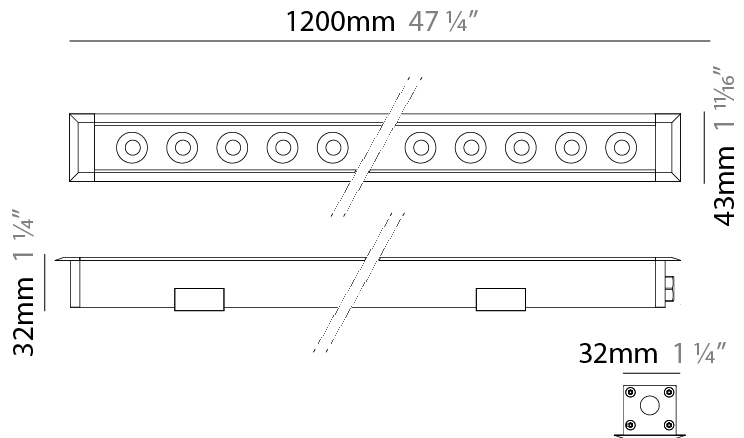

PROJECT	
TYPE	
SPECIFIER	
QUANTITY	
DATE	

MINI CORNICHE RECESSED

E91639- -
base number   Finish Options   Lens Options

1. To build a product code in our configurator select the specify button on the base model # product page
2. To build a manual product code on this datasheet choose from the options listed below in blue font and add the suffix to the base model #

GENERAL

Series: Mini Corniche
Brand: Platek
Division: Exterior
Mounting Type: Recessed
Mounting Location: In-Ground
Subcategory: Walk Over

PHYSICAL

Shape: Rectangle
Length (mm): 1220
Length (in): 48 1/2
Width (mm): 43
Width (in): 1 5/8
Height (mm): 32
Height (in): 1 1/4
Light Distribution: Uplight
Screws: A4 stainless steel
Diffuser: Clear tempered glass
Gasket: Gore-Tex valve to prevent condensation
Fixture Finish: [BLK / WHI / GRY / COR / ANT / BRZ](#)
Fixture Material: Extruded Aluminum

ELECTRICAL

Lamp Type: LED
Total Output Wattage (W): 46
Dimming: Bluetooth technology or DMX
Control Gear: DMX
Driver Included: No
Driver Location: Remote
Driver Type: Constant Current - Universal
Driver Class: Class 2
Input Voltage (V): 120 - 277
Constant Current (MA): 500

LED

Number of LEDs: 32
Color Temperature (°K): RGBW
CRI: >80 CRI
Lamp Life (hrs): 60000
Special LEDs offerings: RGBW

OPTICAL

Optic°: [26 / 47 / ELL](#)

RATINGS AND CERTIFICATIONS

Certified By: Certified for North American Standards
IP rating: IP67
IK Rating: IK07
Bug Rating: B1 U0 G0