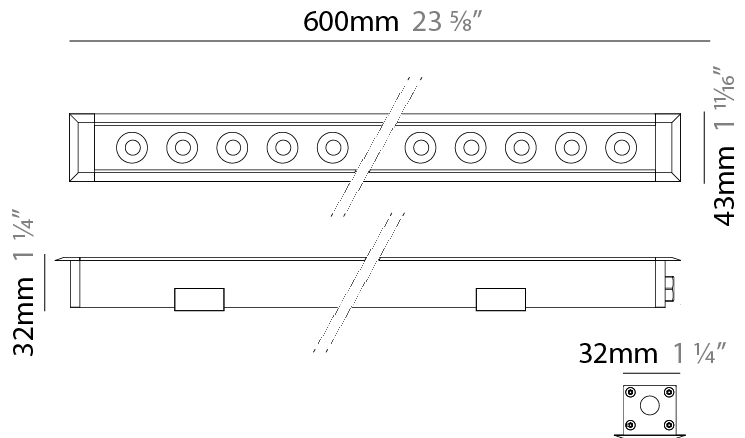

PROJECT	_____
TYPE	_____
SPECIFIER	_____
QUANTITY	_____
DATE	_____

MINI CORNICHE RECESSED

E91638- _____ - _____
base number   Finish Options   Lens Options

1. To build a product code in our configurator select the specify button on the base model # product page
2. To build a manual product code on this datasheet choose from the options listed below in blue font and add the suffix to the base model #

GENERAL

Series: Mini Corniche
Brand: Platek
Division: Exterior
Mounting Type: Recessed
Mounting Location: In-Ground
Subcategory: Walk Over

PHYSICAL

Shape: Rectangle
Length (mm): 620
Length (in): 24 7/16
Width (mm): 43
Width (in): 1 11/16
Depth (mm): 32
Depth (in): 1 1/4
Light Distribution: Uplight
Diffuser: Tempered Glass - 5mm / 3/16" thick
Gasket: Gore-Tex valve to prevent condensation
Fixture Finish: BLK / WHI / GRY / COR / ANT / BRZ
Fixture Material: Extruded Aluminum

ELECTRICAL

Lamp Type: LED
Total Output Wattage (W): 23
Dimming: Bluetooth technology or DMX
Control Gear: DMX
Driver Included: No
Driver Location: Remote
Driver Type: Constant Current - Universal
Driver Class: Class 2
Input Voltage (V): 120 - 277
Constant Current (MA): 500

LED

Number of LEDs: 16
Color Temperature (°K): RGBW
CRI: >80 CRI
Lamp Life (hrs): 60000
Special LEDs offerings: RGBW

OPTICAL

Optic°: 28 / 47 / ELL

RATINGS AND CERTIFICATIONS

Certified By: Certified for North American Standards
IP rating: IP67
IK Rating: IK07
Bug Rating: B1 U0 G0